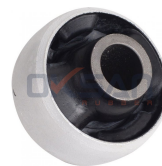

BIG BUSH FOR WISHBONE

FO601

COMPATIBLE VEHICLES :
ALHAMBRA (7V8,7V9) 1996-2010

OEM NO : 7396830, 7M0407181A, 7M0407181, 95VW3A252BA,